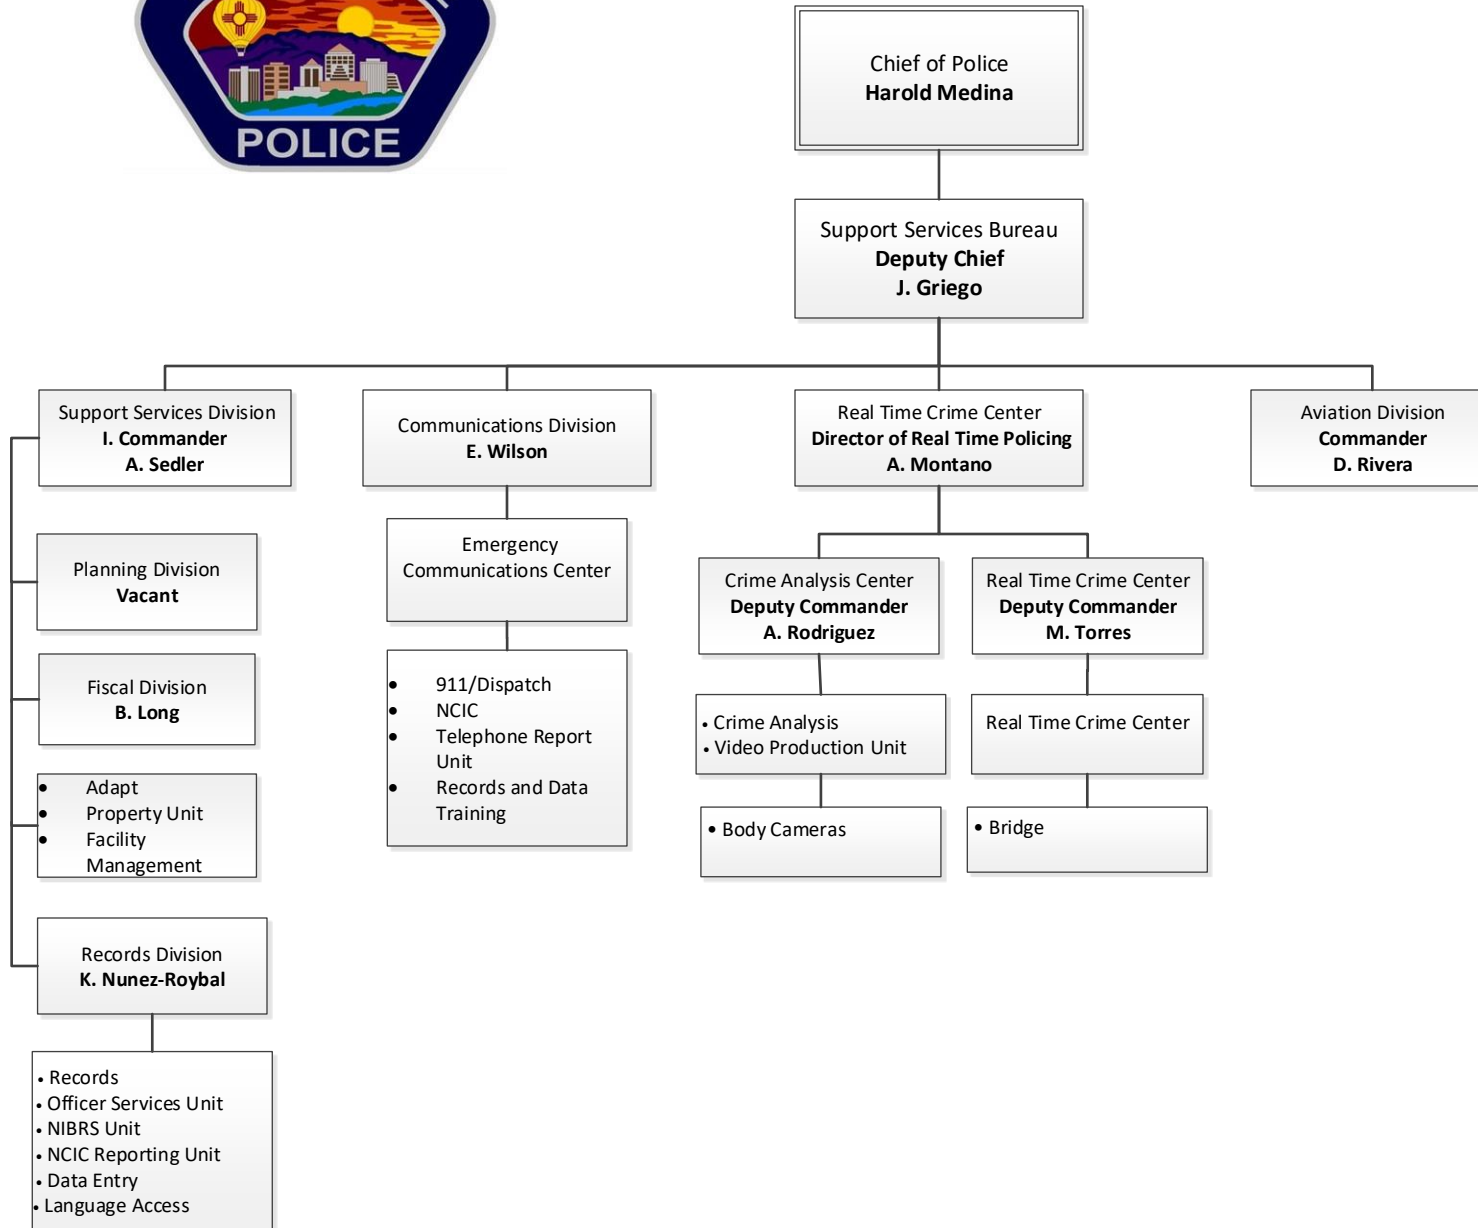

Albuquerque
Police Department

Office of the Chief

Accountability Bureau

Field Services Bureau

Investigative Bureau

Special Operations Bureau

Support Services Bureau

Office of the Superintendent