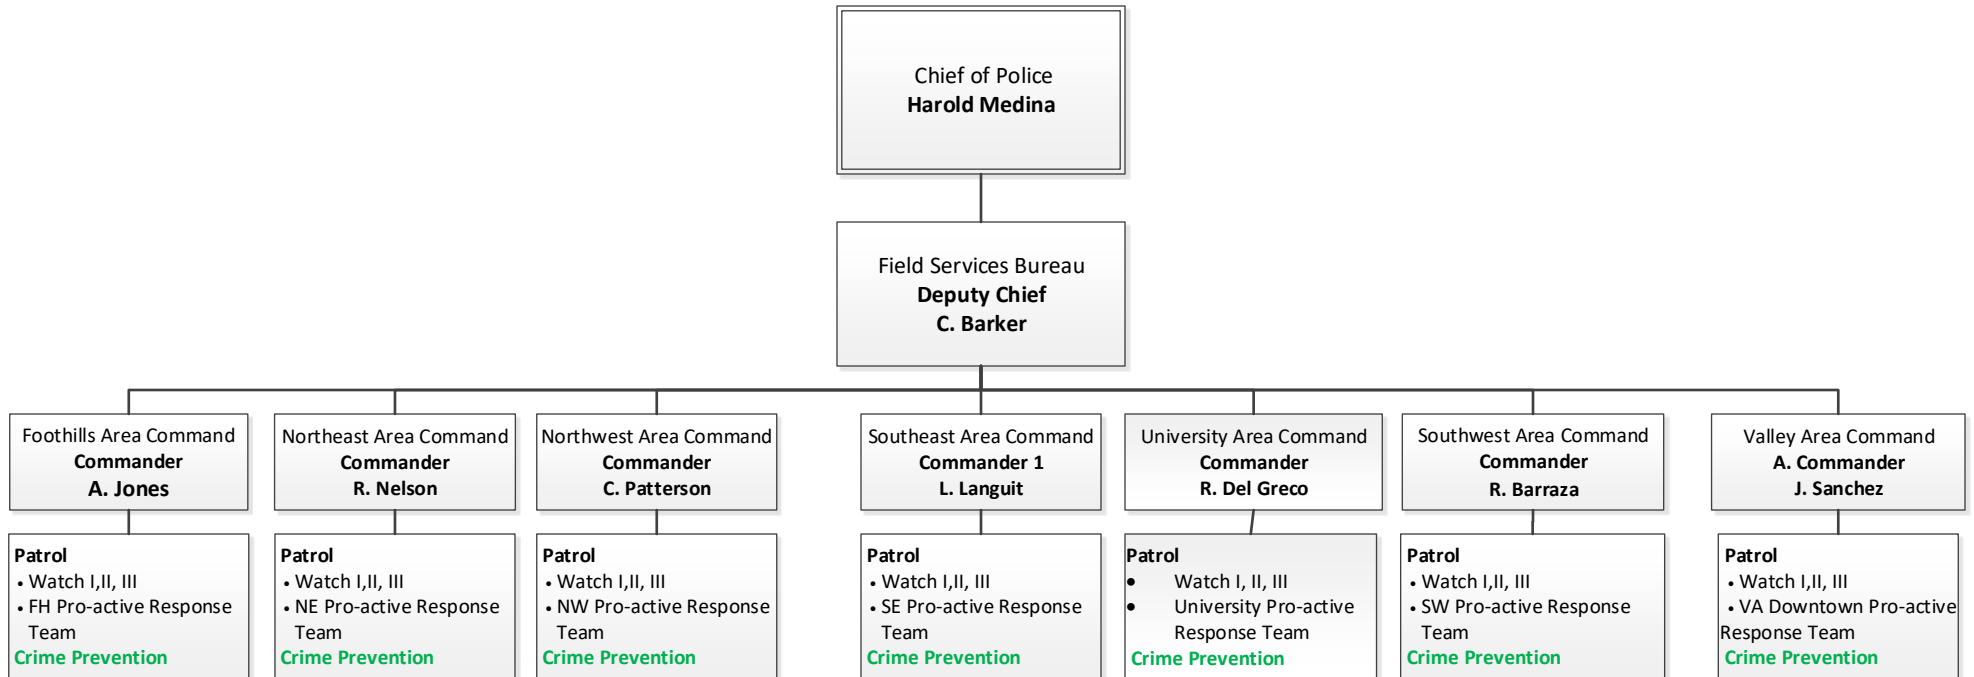

Albuquerque
Police Department

Office of the Chief

Accountability Bureau

Field Services Bureau

Investigative Bureau

Special Operations Bureau

Support Services Bureau

Office of the Superintendent